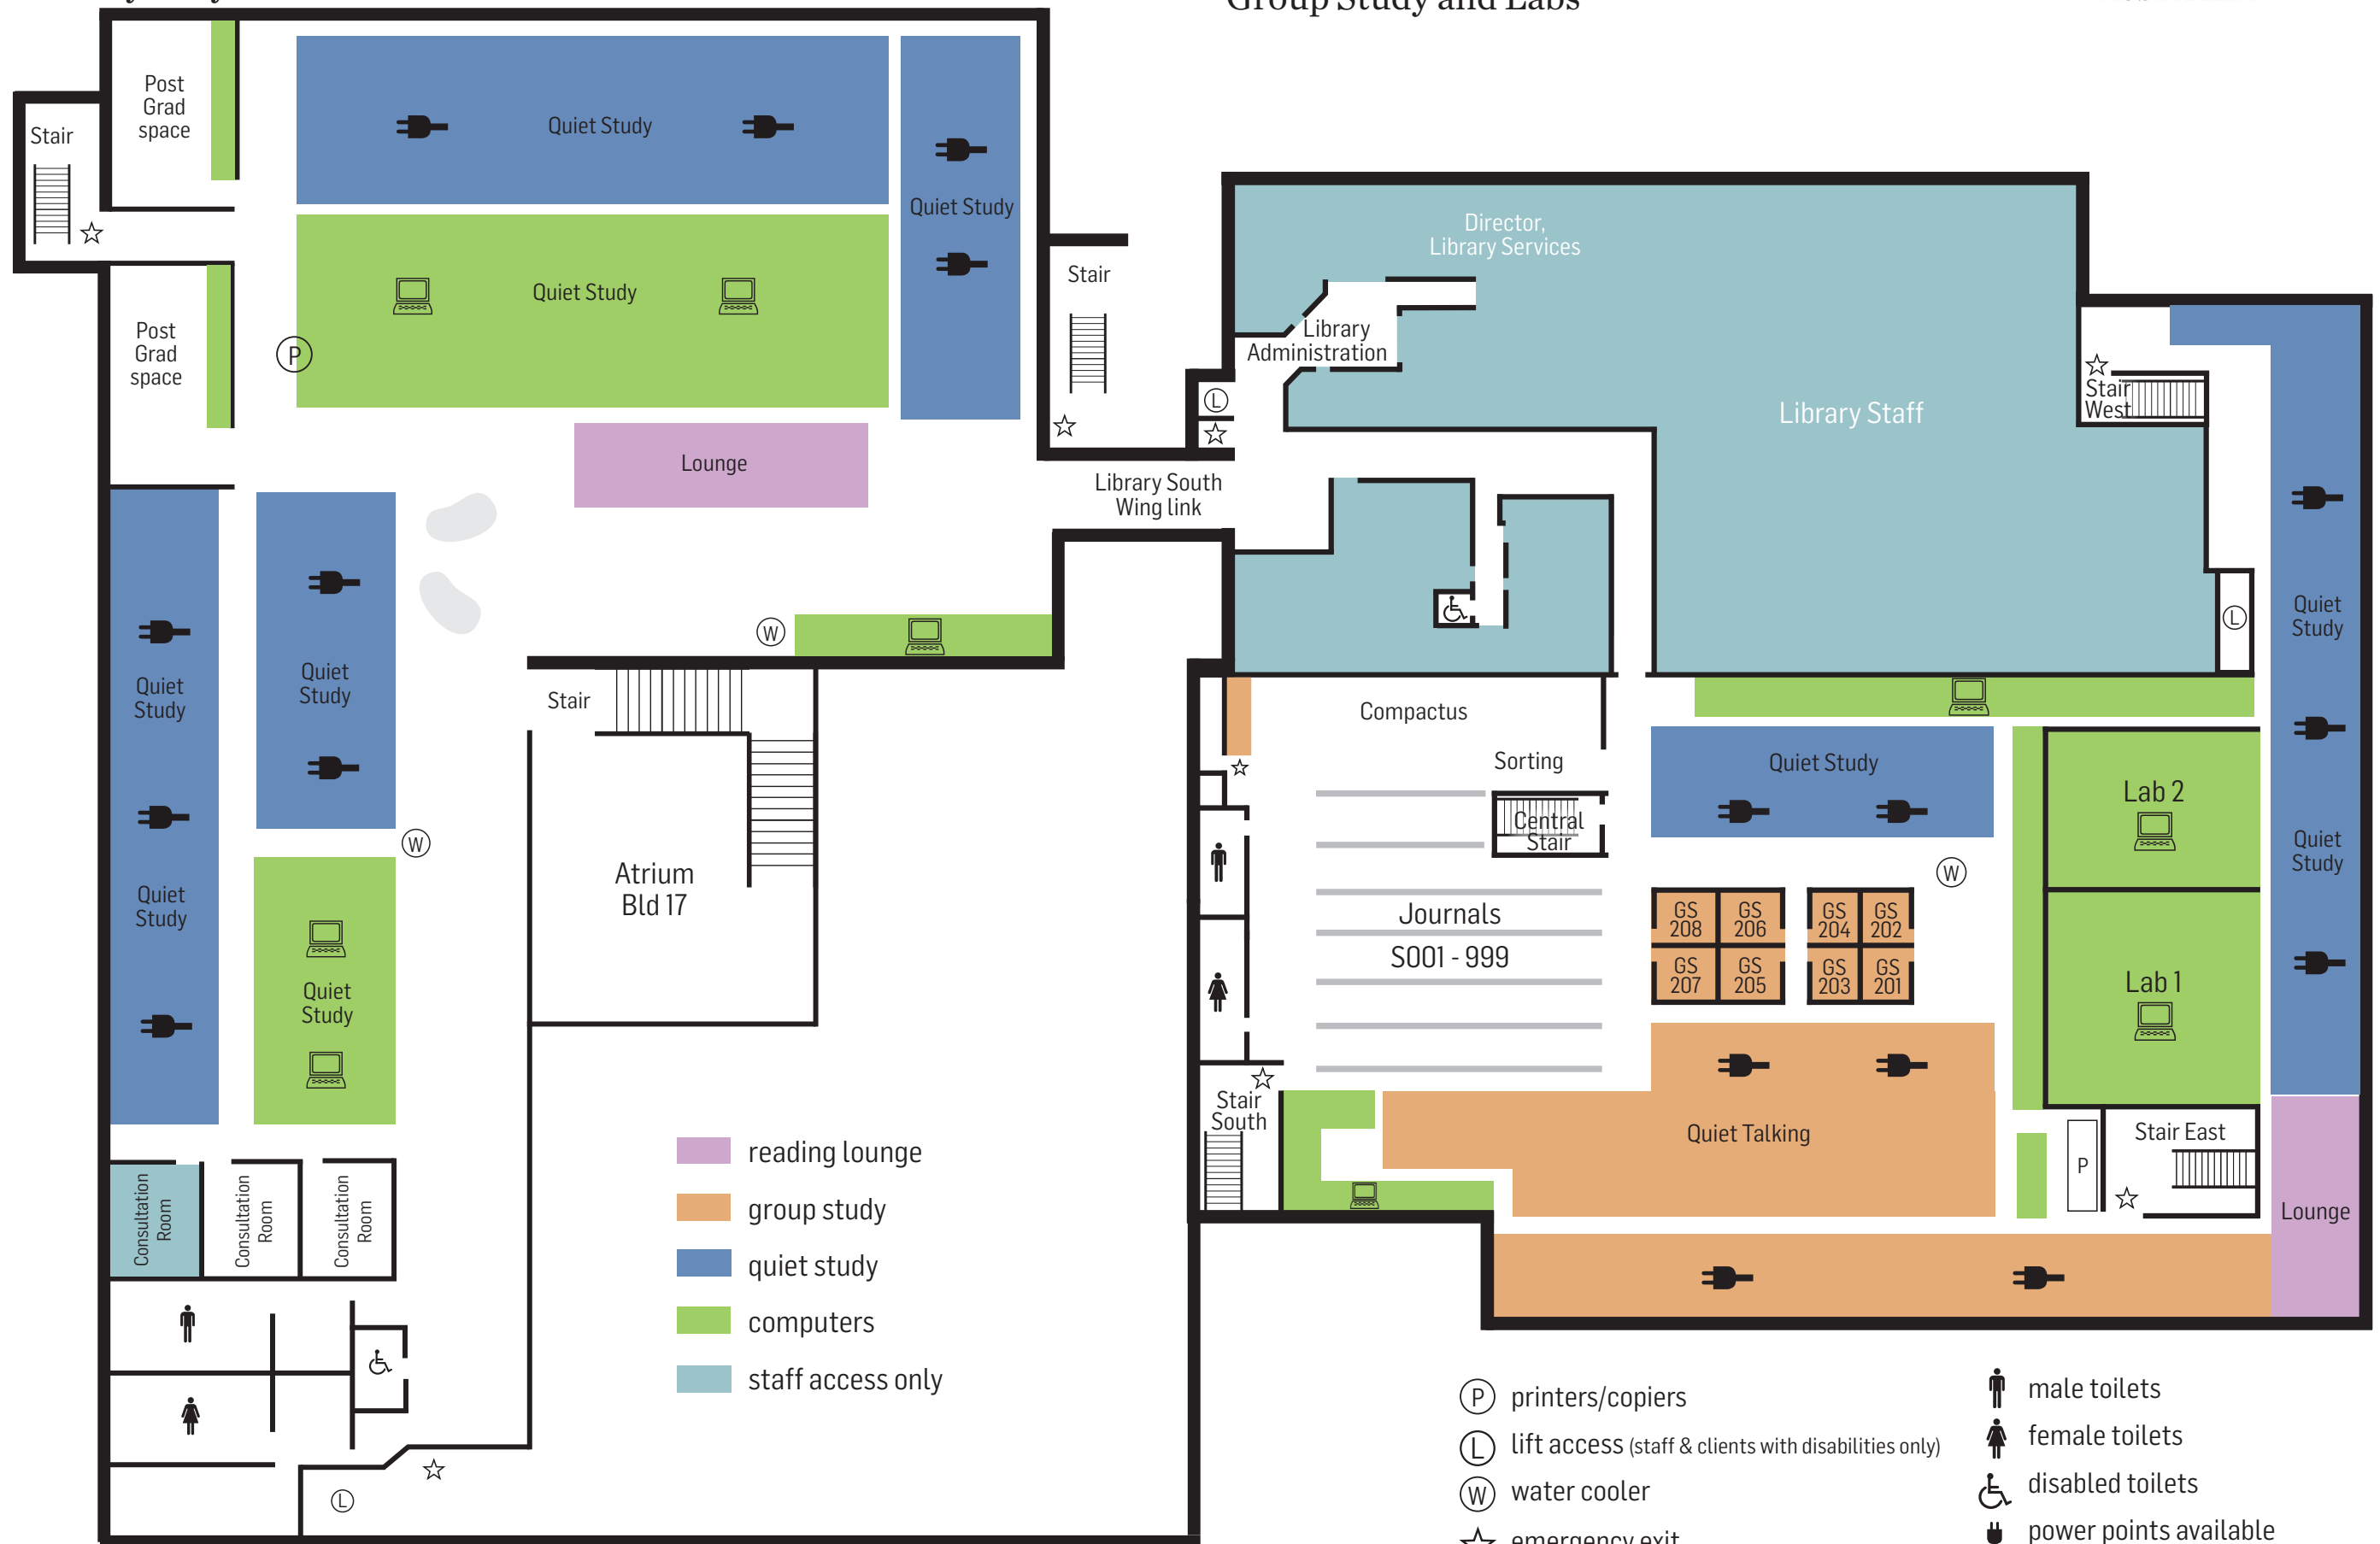

# LIBRARY FLOOR PLAN

## SOUTH WING

Quiet Study Only

# LEVEL TWO

Group Study and Labs

UNIVERSITY  
OF WOLLONGONG  
AUSTRALIA

- reading lounge
- group study
- quiet study
- computers
- staff access only

- P printers/copiers
- L lift access (staff & clients with disabilities only)
- W water cooler
- ☆ emergency exit
- male toilets
- female toilets
- disabled toilets
- power points available